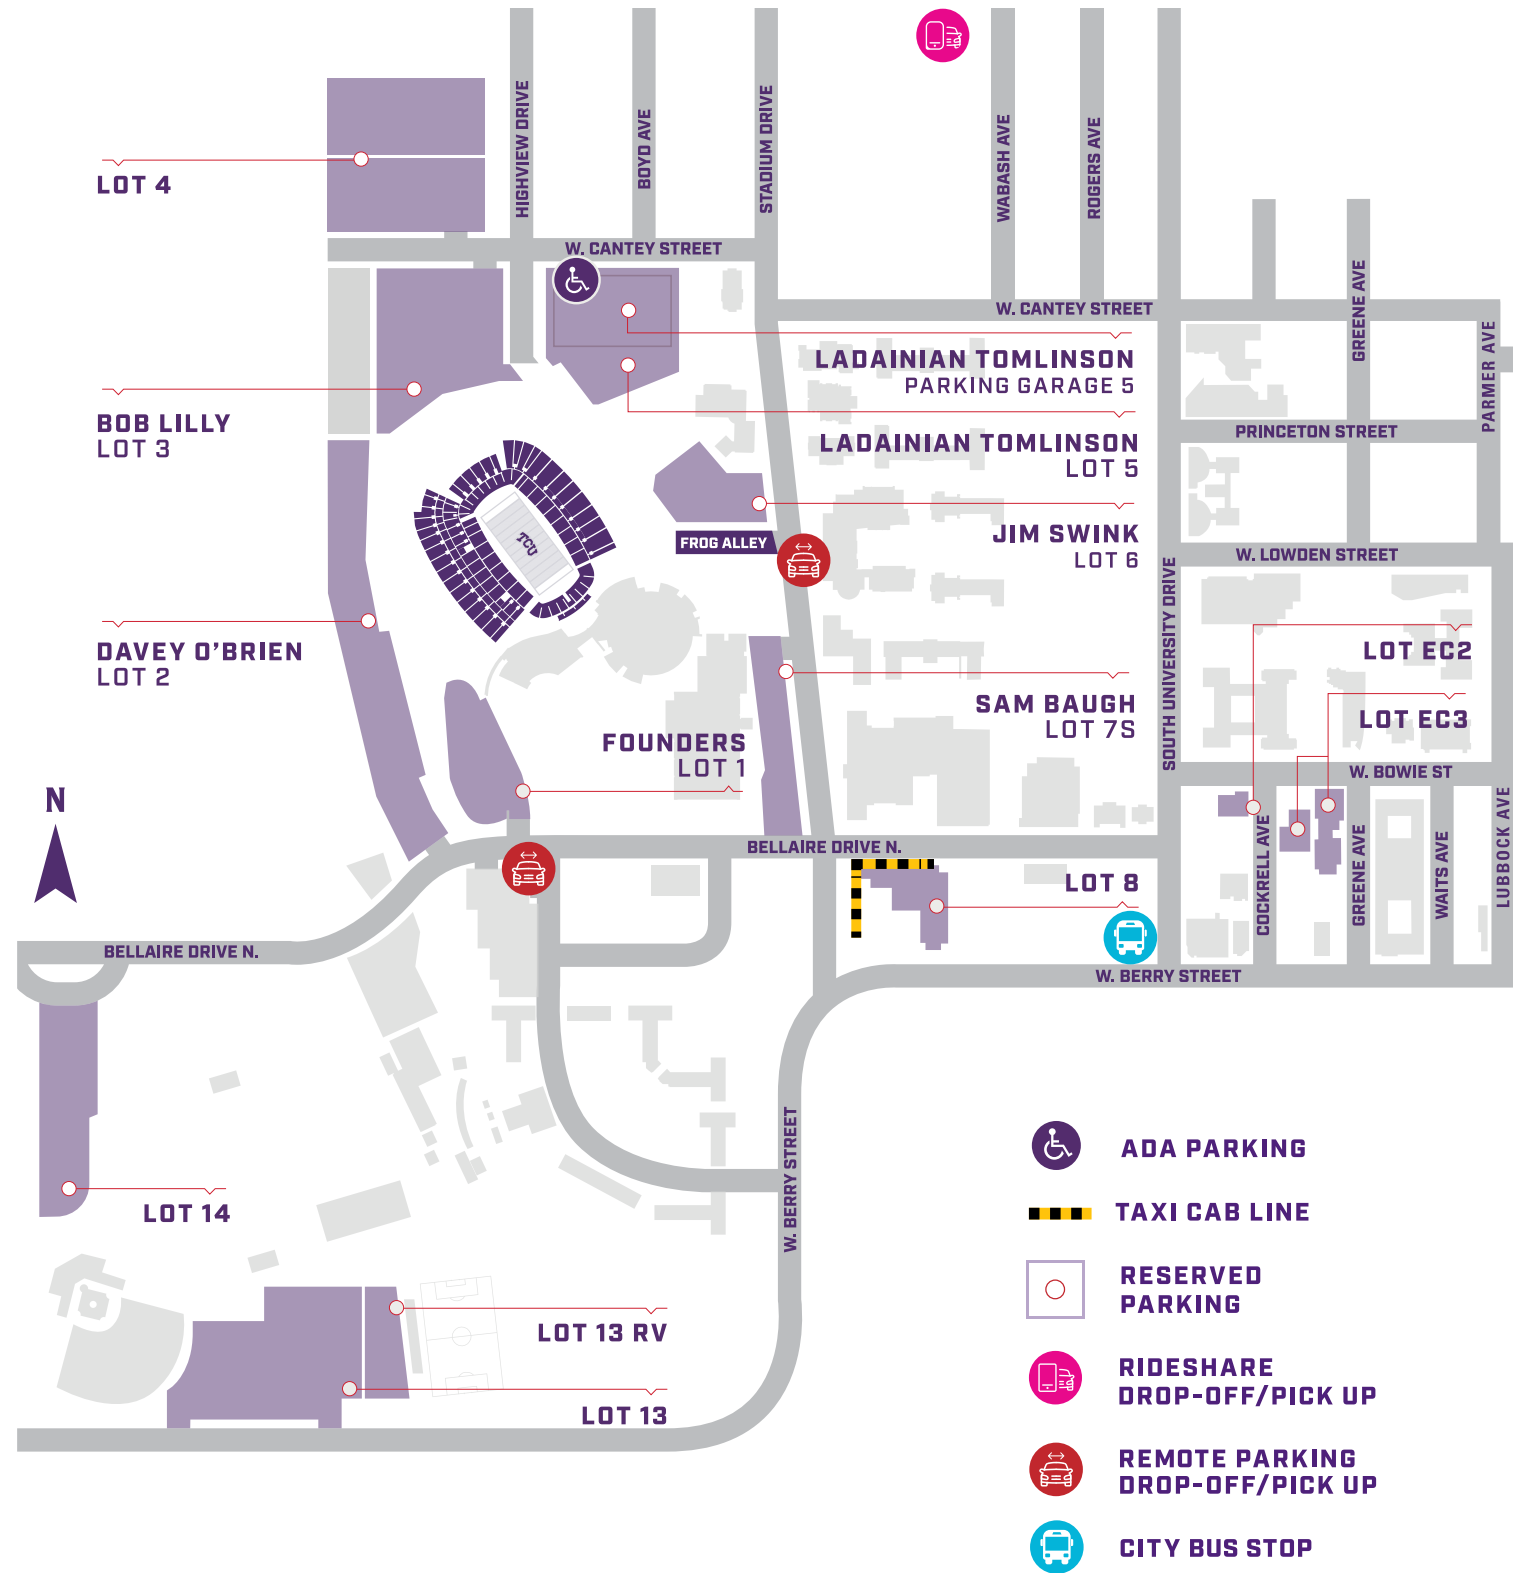

TCU 2018 GAME DAY PARKING & TRANSPORTATION

CAMPUS GAME DAY MAP

information courtesy of TCU Athletics | map courtesy of Frog Club

FREE GAME PARKING WITH SHUTTLE

Tailgating IS NOT ALLOWED in these lots

McKinney Bible Church
4805 Arborlawn Dr, Fort Worth, TX 76109
Number of parking spaces: 929

Travis Avenue Baptist Church
800 W Berry St, Fort Worth, TX 76110
Number of parking spaces: 450

Arborlawn United Methodist Church
5001 Arborlawn Dr, Fort Worth, TX 76109

PAID GAME PARKING WITH SHUTTLE

Tailgating IS NOT ALLOWED in these lots. Pricing is set by lot owners and is subject to change.

University United Methodist Church
2416 W Berry St, Fort Worth, TX 76110
Number of parking spaces: 104
*Alcohol IS NOT ALLOWED in this lot

Paschal High School
3001 Forest Park Blvd, Fort Worth, TX 76110
Number of parking spaces: 500

St. Stephen's Presbyterian Church
2700 McPherson Ave, Fort Worth, TX 76109
Number of parking spaces: 155

HANDICAPPED/ADA PARKING

Handicapped/ADA parking is available for $20 per space. A valid, state-issued handicapped hangtag or license plate is required for entry into the designated ADA parking garage, which is in the Lot 5 Garage (LaDainian Tomlinson lot). It is located at the corner of West Cantey Street and Stadium Drive. Parking is limited, so ADA eligible fans are encouraged to arrive early.

SHUTTLE SERVICE INFORMATION

Free shuttle services are available from all remote parking lots beginning three (3) hours prior to kickoff. The last shuttle will depart from Amon G. Carter Stadium 45 minutes after the conclusion of the game. Shuttles will drop-off on Stadium Drive near the Brown-Lupton University Union and on Bellaire Drive North near the Founders Lot.

CITY BUS ROUTE 007

The Fort Worth Transportation Authority (FWTA) offers buses (route 007) that run between TCU's campus and downtown Fort Worth. Downtown passengers may board at the Intermodal Transportation Center (ITC) or near the Omni Hotel, as well as at normal route bus stops. TCU campus pick-up and drop-off point for game day is at the corner of University Drive and Berry Street. The FWTA controls the schedule of these buses, and therefore they may not be available at all times before and after games, depending on kickoff times. Visit www.fwta.org for more information.

RIDE-SHARE SERVICES/TAXI CABS

Car services (Lyft, Uber, etc.) ARE ONLY ALLOWED to pick up and drop off at University Baptist Church on the corner of Wabash and McPherson Avenues. Taxi cabs ARE ONLY ALLOWED to pick up and drop off at the corner of Stadium Drive and Bellaire Drive North.